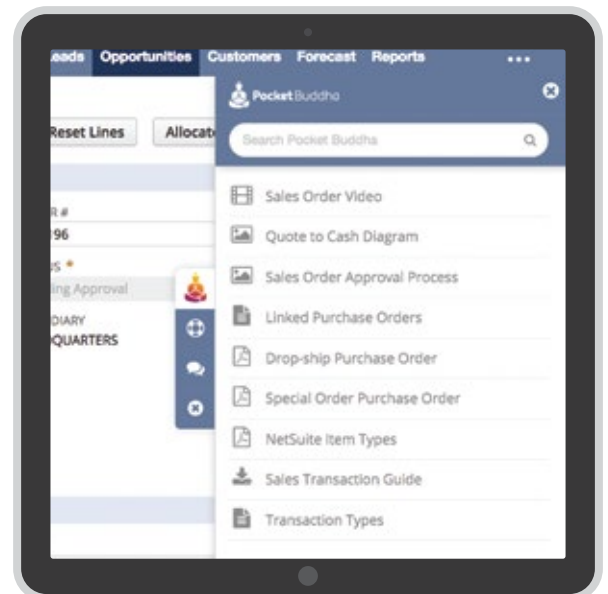

Pocket Buddha
Training Made Easy

Netsuite™ Training Solutions

Pocket Buddha
Training Made Easy

Pocket Buddha provides a suite of **training solutions** to help your users learn and use NetSuite rapidly while achieving ERP process and documentation compliance.

Instant Help Right Within NetSuite

The Pocket Buddha **Instant Help Widget** surfaces relevant multimedia training materials based on the **user's role** and the **exact** NetSuite page the user is on. Surfacing relevant training and reference materials based on what a specific user is doing within NetSuite is a key feature of Pocket Buddha.